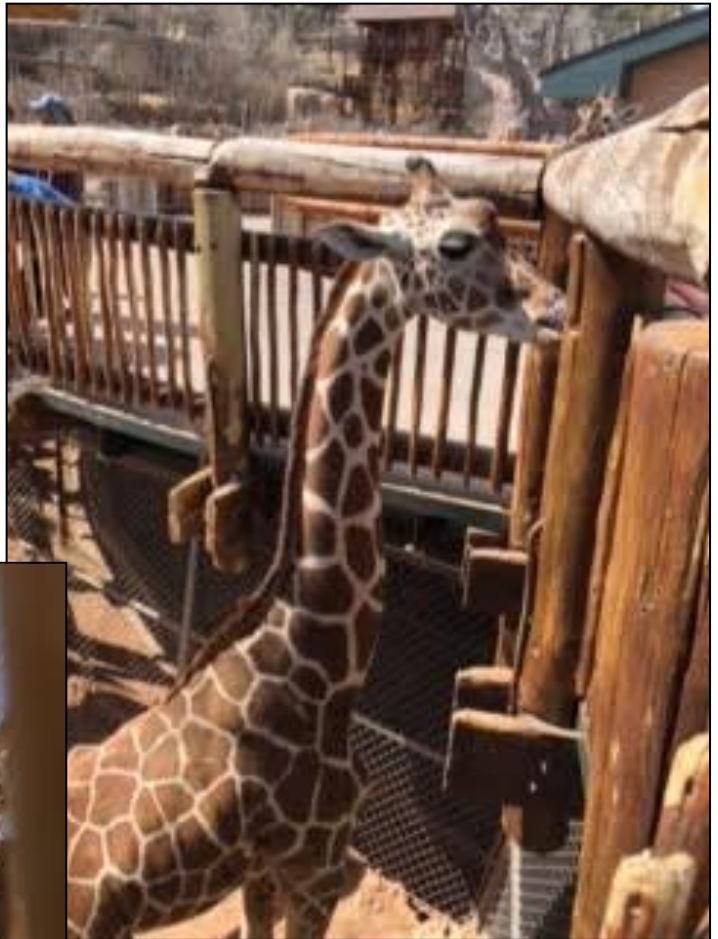

GIRAFFE PROFILE

Pictures:

Image 2