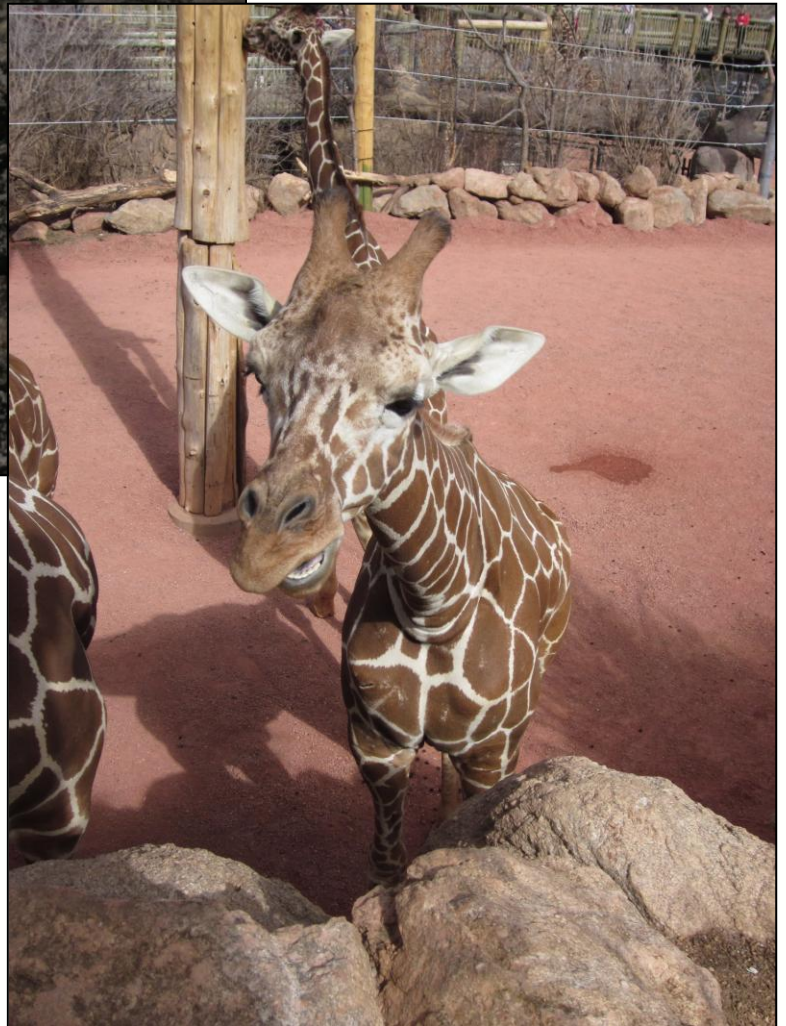

GIRAFFE PROFILE

Msitu

Scientific Name: Giraffa camelopardalis reticulata

Common Name: Reticulated giraffe

Sex: Female

Birthdate: February 5, 2009

Parents: Dam - Uhura
Sire - Mawimbi

Birthplace: Cheyenne Mountain Zoo

Weight: 1,491 pounds (2018)

Identification and Characteristics:

- Some defining characteristics include a scar on her right shoulder (image 1) and her long, spread-out ossicones (image 2).
- She is also more “cinnamon” in color.

Reproductive History:

- Msitu has given birth to two calves, Emy and Rae. Emy has moved on to another zoo, and Rae lives here at CMZoo.

GIRAFFE PROFILE

Pictures:

Image 1

Image 2